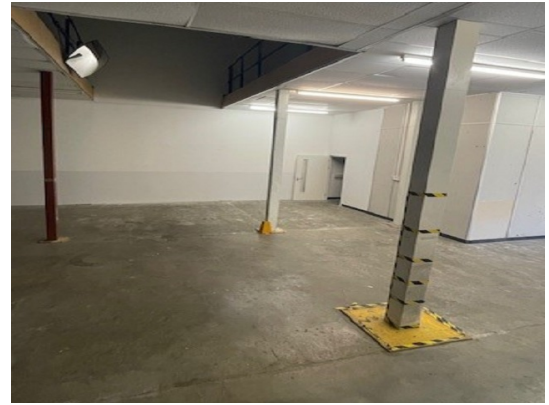

Further Images

Floor Plan